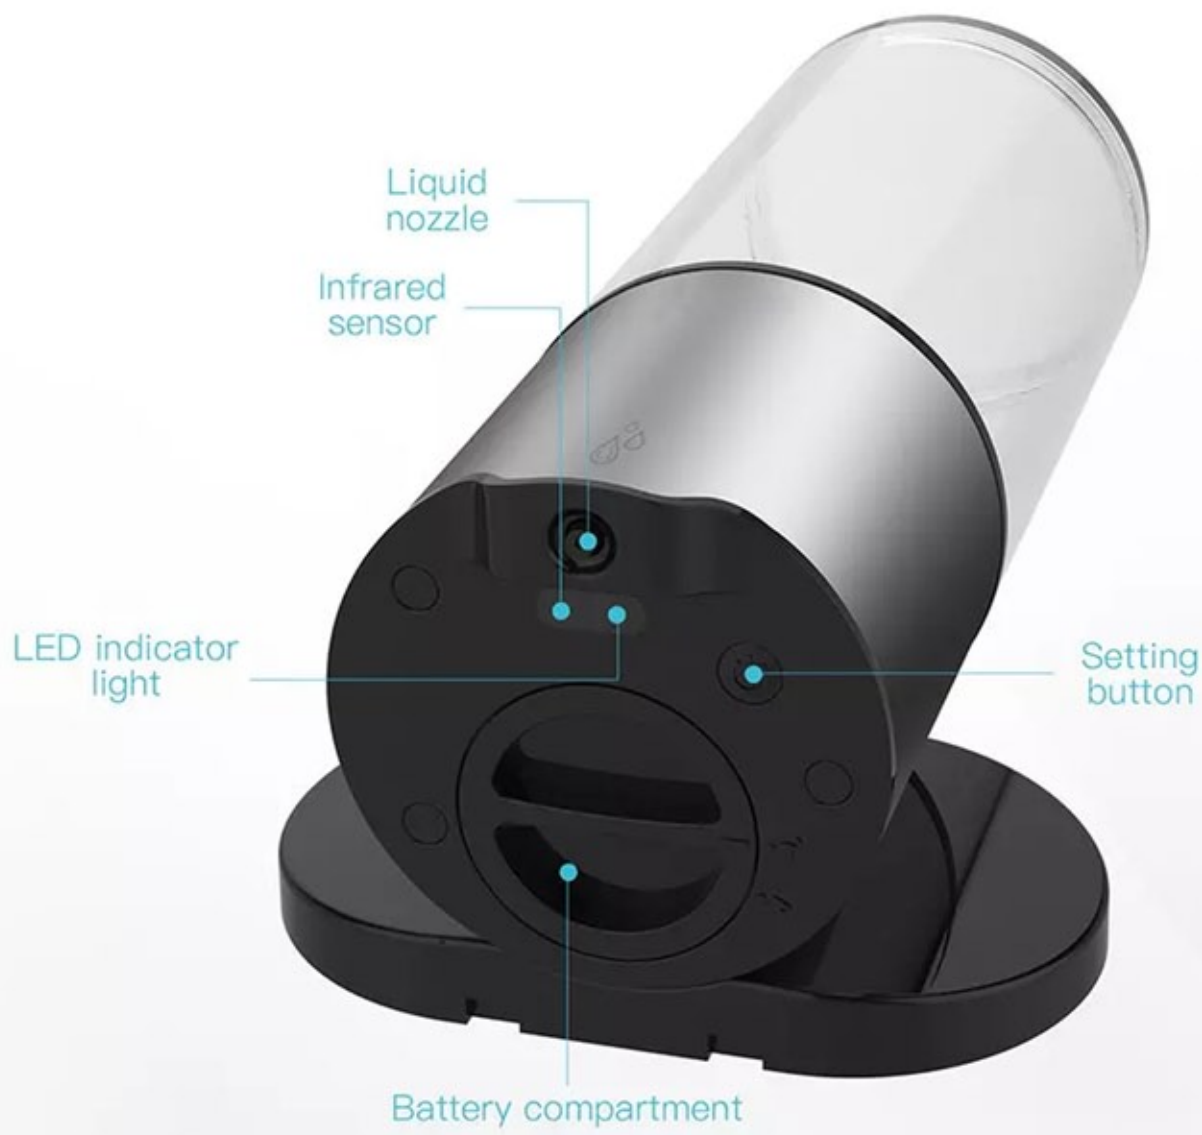

SOFT TOUCH GROUP
LUXURY HOSPITALITY SUPPLIES

TOUCHLESS SHOWER DISPENSERS

- . AUTOMATIC INFRARED SENSOR
- . WATERPROOF GRADE IPX7
- . ABS PLASTIC AND 304 STAINLESS STEEL
- . TWO OR THREE SOAP DISPENSERS COMBINATIONS OPTION

SOFT TOUCH GROUP
LUXURY HOSPITALITY SUPPLIES

SOFTTOUCHGROUP.COM

(714) 478-3791 Mobile
(714) 660-7283 Office
(855) 420-5869 Fax
contact@softtouchgroup.com

configuration

Case material	ABS
Voltage	DC6V/AA battery (4pcs)
Low battery hint	LED twinkling
Tank volume	500ml
Waterproof	IPX7
Sensing type	Touch-free Infrared
Induction distance	80-120mm
Liquid supply	0.8-3.2ml (adjustable)

- Waterproof grade IPX7, perfect for shower, kitchen, pool and other places with higher humidity.
- You can easily get the appropriate amount of shampoo, shower gel or liquid soap by stretching out your hand once or twice.
- There are also two or three soap dispensers combinations option for your diverse requirements.