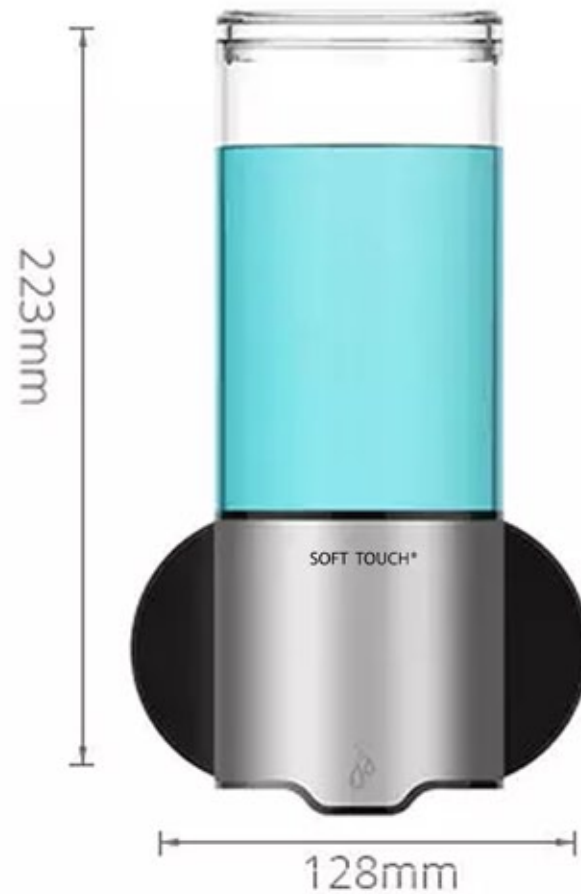

SOFT TOUCH GROUP
LUXURY HOSPITALITY SUPPLIES

SOFTTOUCHGROUP.COM

(714) 478-3791 Mobile
(714) 660-7283 Office
(855) 420-5869 Fax
contact@softtouchgroup.com

configuration

Case material	ABS
Voltage	DC6V/AA battery (4pcs)
Low battery hint	LED twinkling
Tank volume	500ml
Waterproof	IPX7
Sensing type	Touch-free Infrared
Induction distance	80-120mm
Liquid supply	0.8-3.2ml (adjustable)

- Waterproof grade IPX7, perfect for shower, kitchen, pool and other places with higher humidity.
- You can easily get the appropriate amount of shampoo, shower gel or liquid soap by stretching out your hand once or twice.
- There are also two or three soap dispensers combinations option for your diverse requirements.

Product Size